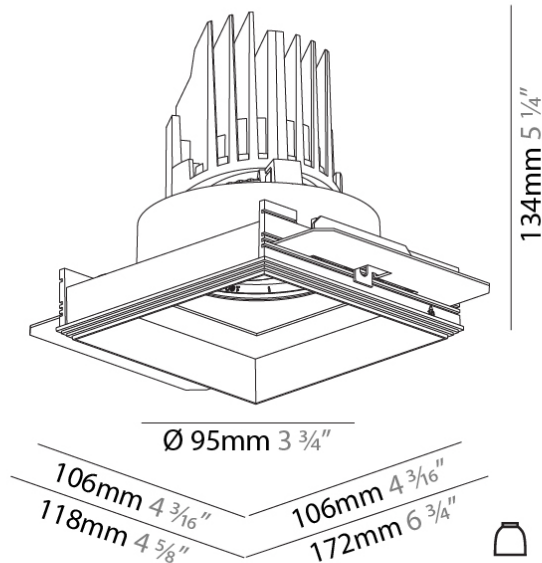

PHYSICAL

Shape: Square
Length (mm): 106
Length (in): 4 3/16
Width (mm): 106
Width (in): 4 3/16
Height (mm): 134
Height (in): 5 1/4
Ceiling Thickness (mm): 10 / 12.5 / 15 / 25
Ceiling Thickness (in): 3/8 or 1/2 or 9/16 or 1
Min. Recessing Depth (mm): 150
Min. Recessing Depth (in): 5 7/8
Light Distribution: Adjustable / Downlight
Weight (kg): 0.704
Weight (lbs): 1.55
Fixture Finish: SSR / BKV / CWI / CRY / HAB / LAG / UFT / ITA / RUA / RUR / MIC / FTG / MYG / TWT / LOD / PUS / FRO / FUP / KIA / POP / BLS / SPG / MEY / GOH / GUM / CHC / COM / ABZ / JAG / OBR / MOS / ROR
Fixture Material: Aluminum Die Cast

Cut-out Measurements: 120mm / 4 3/4" x 120mm / 4 3/4"
Upon Request: Unique Ceiling Thickness

ELECTRICAL

Lamp Type: LED (Zhaga Standard)
Input Wattage (W): 16.5
Total Output Wattage (W): 14.7
Dimming: Dali Dimming
Driver Included: No
Driver Location: Recessed Housing
Driver Type: Constant Current - 120Vac
Driver Class: Class 2
Housing: See Components
Input Voltage (V): 120
Constant Current (MA): 350

LED

Number of LEDs: 1
Max. Delivered Lumen (lm): 770
Nominal Lumen (lm): 1140
CRI: >90 CRI
Lamp Life (hrs): 50000
Upon Request: RGB-W Tunable White Special Color Temperature Special LED

OPTICAL

Reflector: 20 / 40 / 60
Adjustability: Rotational 355°; Tilt 30°
Upon Request: Special Beam Angles

RATINGS AND CERTIFICATIONS

382, F 416-247-9319, www.zaneen.com
Certified and Compliant for North American Standards
IP rating: IP20