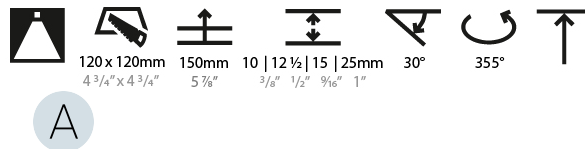

ELECTRICAL

Lamp Type: LED (Zhaga Standard)
Input Wattage (W): 16.5
Total Output Wattage (W): 14.7
Dimming: Dali Dimming
Driver Included: No
Driver Location: Recessed Housing
Driver Type: Constant Current - 120Vac
Driver Class: Class 2
Housing: See Components
Input Voltage (V): 120
Constant Current (MA): 350

LED

Number of LEDs: 1
Max. Delivered Lumen (lm): 770
Nominal Lumen (lm): 1140
CRI: >90 CRI
Lamp Life (hrs): 50000
Upon Request: RGB-W Tunable White Special Color Temperature Special LED

OPTICAL

Reflector*: 20 / 40 / 60
Adjustability: Rotational 355°; Tilt 30°
Upon Request: Special Beam Angles

RATINGS AND CERTIFICATIONS

Patents: International specifications by adding 'INT' at the end of the existing Model #. For assistance on 'custom' specifications, contact zteam@zaneen.com.
In a constant effort to supply the best product, we reserve the right to change specifications or materials without notice. The most recent specification sheets are found at zaneen.com