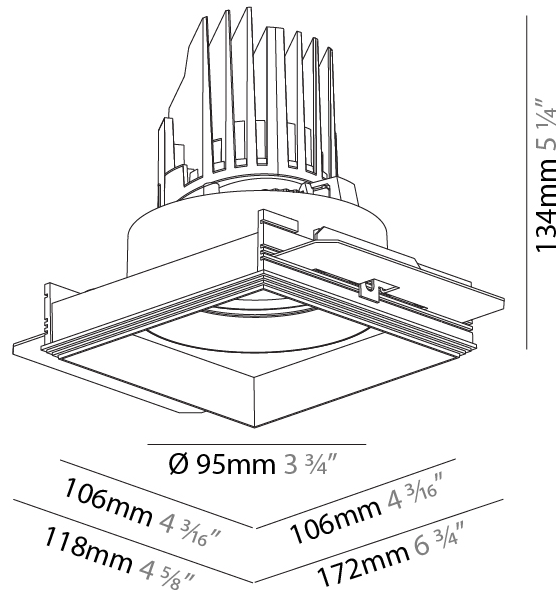

ELECTRICAL

Lamp Type: LED (Zhaga Standard)
Input Wattage (W): 16.5
Total Output Wattage (W): 14.7
Dimming: Dali Dimming
Driver Included: No
Driver Location: Recessed Housing
Driver Type: Constant Current - 120Vac
Driver Class: Class 2
Housing: See Components
Input Voltage (V): 120
Constant Current (MA): 350

LED

Number of LEDs: 1
Max. Delivered Lumen (lm): 770
Nominal Lumen (lm): 1140
CRI: >90 CRI
Lamp Life (hrs): 50000
Upon Request: RGB-W Tunable White Special Color Temperature Special LED

OPTICAL

Reflector*: 20 / 40 / 60
Adjustability: Rotational 355°; Tilt 30°
Upon Request: Special Beam Angles

RATINGS AND CERTIFICATIONS

Patents: International specifications by adding 'INT' at the end of the existing Model #. For assistance on 'custom' specifications, contact zteam@zaneen.com.
In a constant effort to supply the best product, we reserve the right to change specifications or materials without notice. The most recent specification sheets are found at zaneen.com