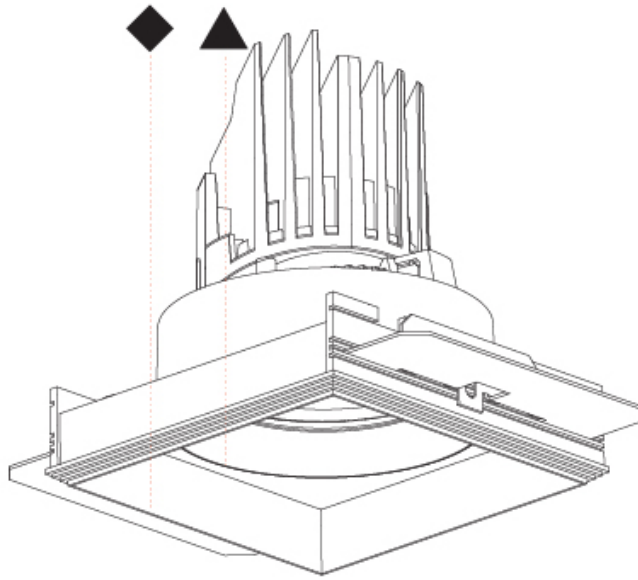

## BIONIQ SQUARE ADJUSTABLE TRIMLESS

A37884-

PROJECT

TYPE

SPECIFIER

QUANTITY

DATE

PROJECT \_\_\_\_\_  
 TYPE \_\_\_\_\_  
 SPECIFIER \_\_\_\_\_  
 QUANTITY \_\_\_\_\_  
 DATE \_\_\_\_\_