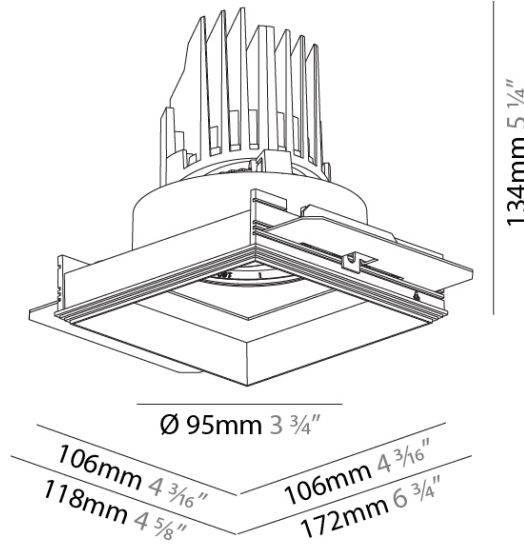

ELECTRICAL
Lamp Type: LED (Zhaga Standard)
Input Wattage (W): 13.2 / 16.5
Total Output Wattage (W): 12.1 / 14.7
Dimming: Tri-Mode (Non-Dimming and Phase Dimming (120Vac only) and 0-10V Dimming)
Driver Included: No
Driver Location: Recessed Housing
Driver Type: Constant Current - Universal
Driver Class: Class 2
Housing: See components
Input Voltage (V): 120 - 277
Constant Current (MA): 350

LED
Number of LEDs: 1
Color Temperature (°K): 2700 / 3000 / 3500 / 4000
Max. Delivered Lumen (lm): 850 / 950 / 1019 / 1040
Nominal Lumen (lm): 960 / 1070 / 1156 / 1180
CRI: >90 CRI
Efficiency (%): 88.5
Lamp Life (hrs): 50000
Upon Request: RGB-W Tunable White Special Color Temperature Special LED

OPTICAL
Reflector?: 10
Adjustability: Rotational 355°; Tilt 30°
Upon Request: Special Beam Angles

RATINGS AND CERTIFICATIONS
© 2022 ZANEEN INC. 888-3382, F 416-247-9319, www.zaneen.com

Available for international specifications by adding "INT" at the end of the existing Model #. For assistance on 'custom' specifications, contact zteam@zaneen.com.
Certified by: Certified for North American Standards
In a constant effort to supply the best product, we reserve the right to change specifications or materials without notice. The most recent specification sheets are found at zaneen.com
IP rating: IP20