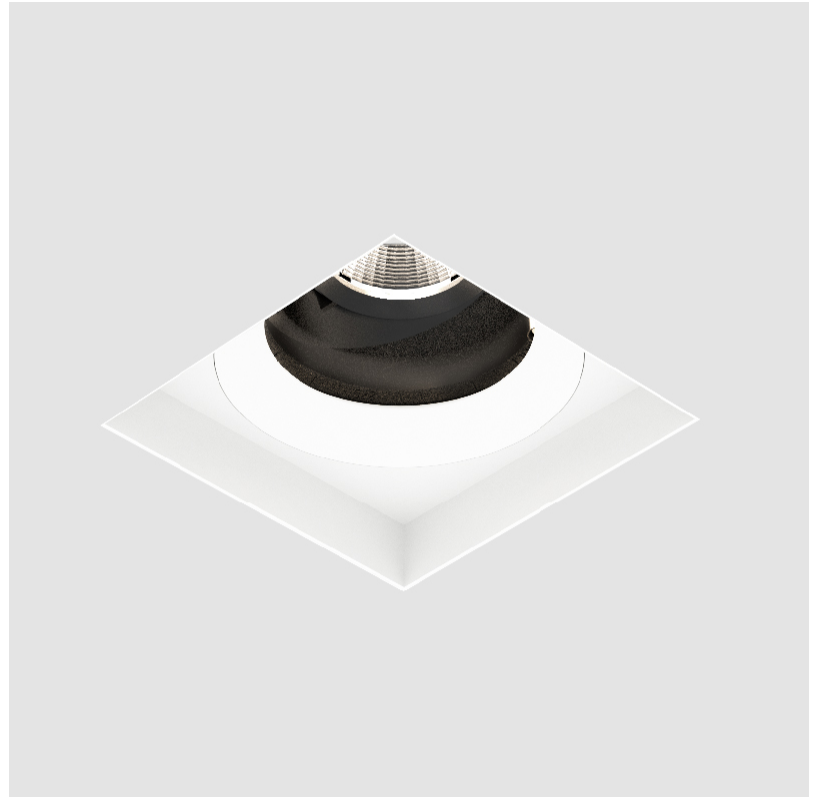

ELECTRICAL

Lamp Type: LED (Zhaga Standard)
Input Wattage (W): 16.5
Total Output Wattage (W): 14.7
Dimming: Dali Dimming
Driver Included: No
Driver Location: Recessed Housing
Driver Type: Constant Current - 120Vac
Driver Class: Class 2
Housing: See Components
Input Voltage (V): 120
Constant Current (MA): 350

LED

Number of LEDs: 1
Max. Delivered Lumen (lm): 770
Nominal Lumen (lm): 1140
CRI: >90 CRI
Lamp Life (hrs): 50000
Upon Request: RGB-W Tunable White Special Color Temperature Special LED

OPTICAL

Reflector*: 20 / 40 / 60
Adjustability: Rotational 355°; Tilt 30°
Upon Request: Special Beam Angles

RATINGS AND CERTIFICATIONS

Patents: International specifications by adding 'INT' at the end of the existing Model #. For assistance on 'custom' specifications, contact zteam@zaneen.com.
In a constant effort to supply the best product, we reserve the right to change specifications or materials without notice. The most recent specification sheets are found at zaneen.com